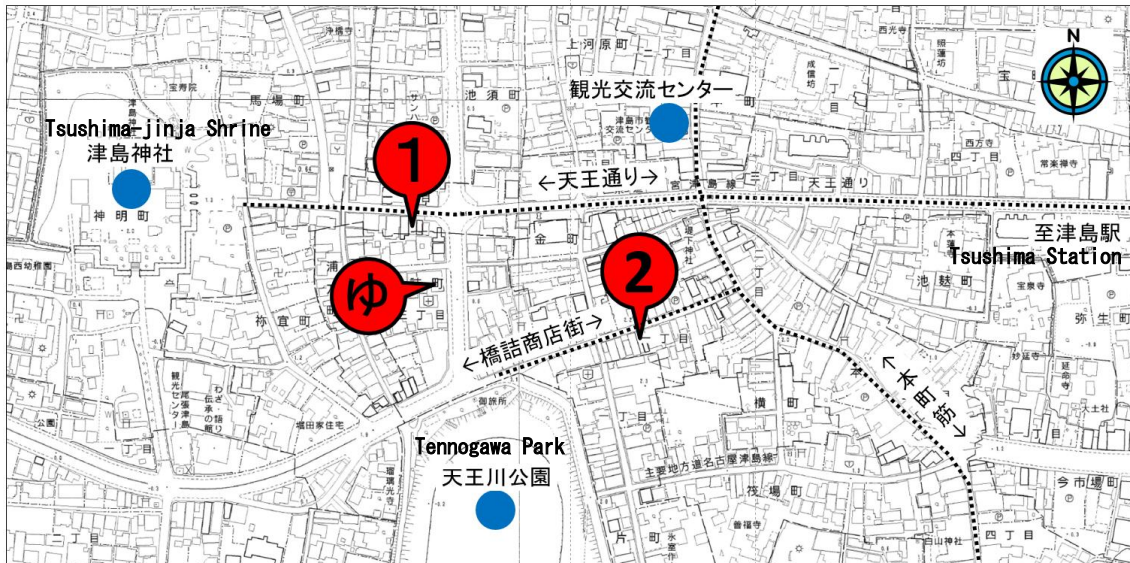

Map of Tsushima Guest House

◎Guest house facilities

①	Getaya and Management office (11 minutes on foot from Tsushima station) Tsushima-shi Tenno dori 1 - chome 21 street
②	Hashizume no Ie (11 minutes on foot from Tsushima Station) Tsushima-shi Hashizume-cho 1 - chome 40 address

◎Public bath

φ	Sento [Ikesu Onsen] (within 5 minutes on foot from the townhouse) Business hours: 15 o'clock to 21 o'clock Regular holiday: every Wednesday, 3rd Thursday Tsushima-shi 3 - chome Hashizume Town 41 street
---	--